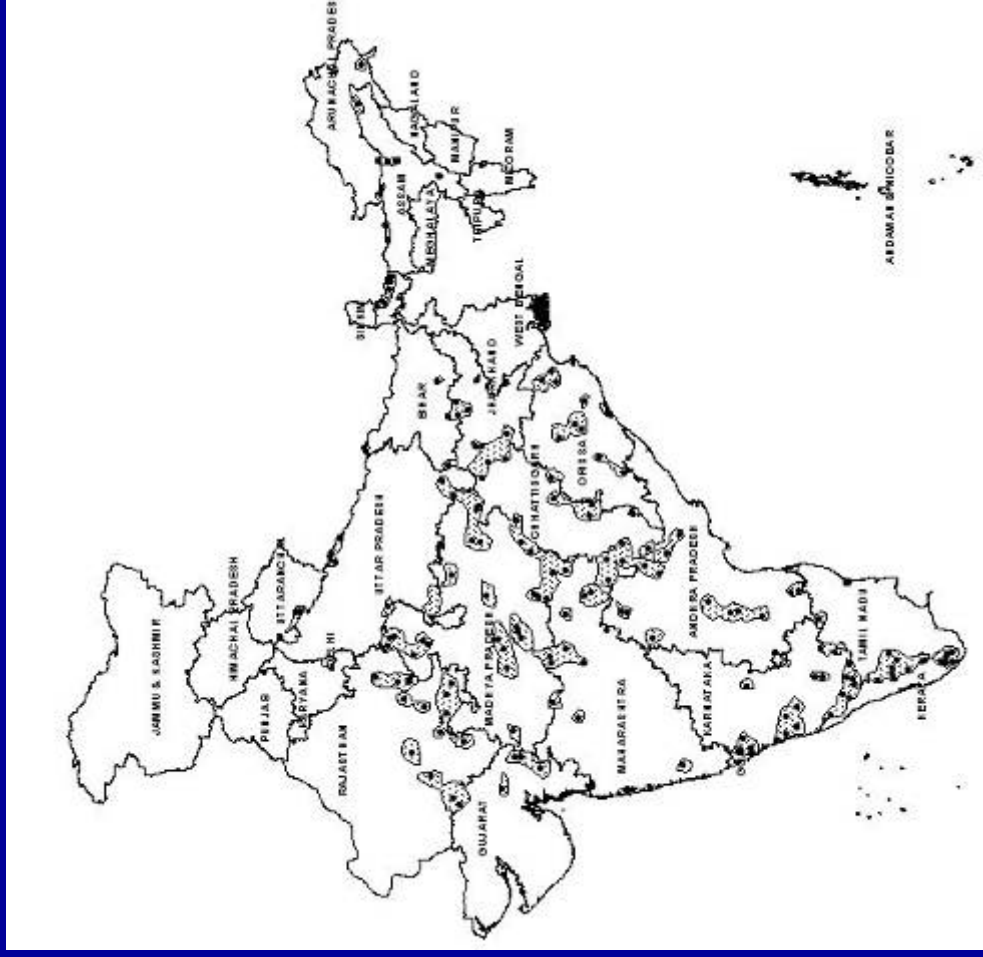

Chauhan 2006 map