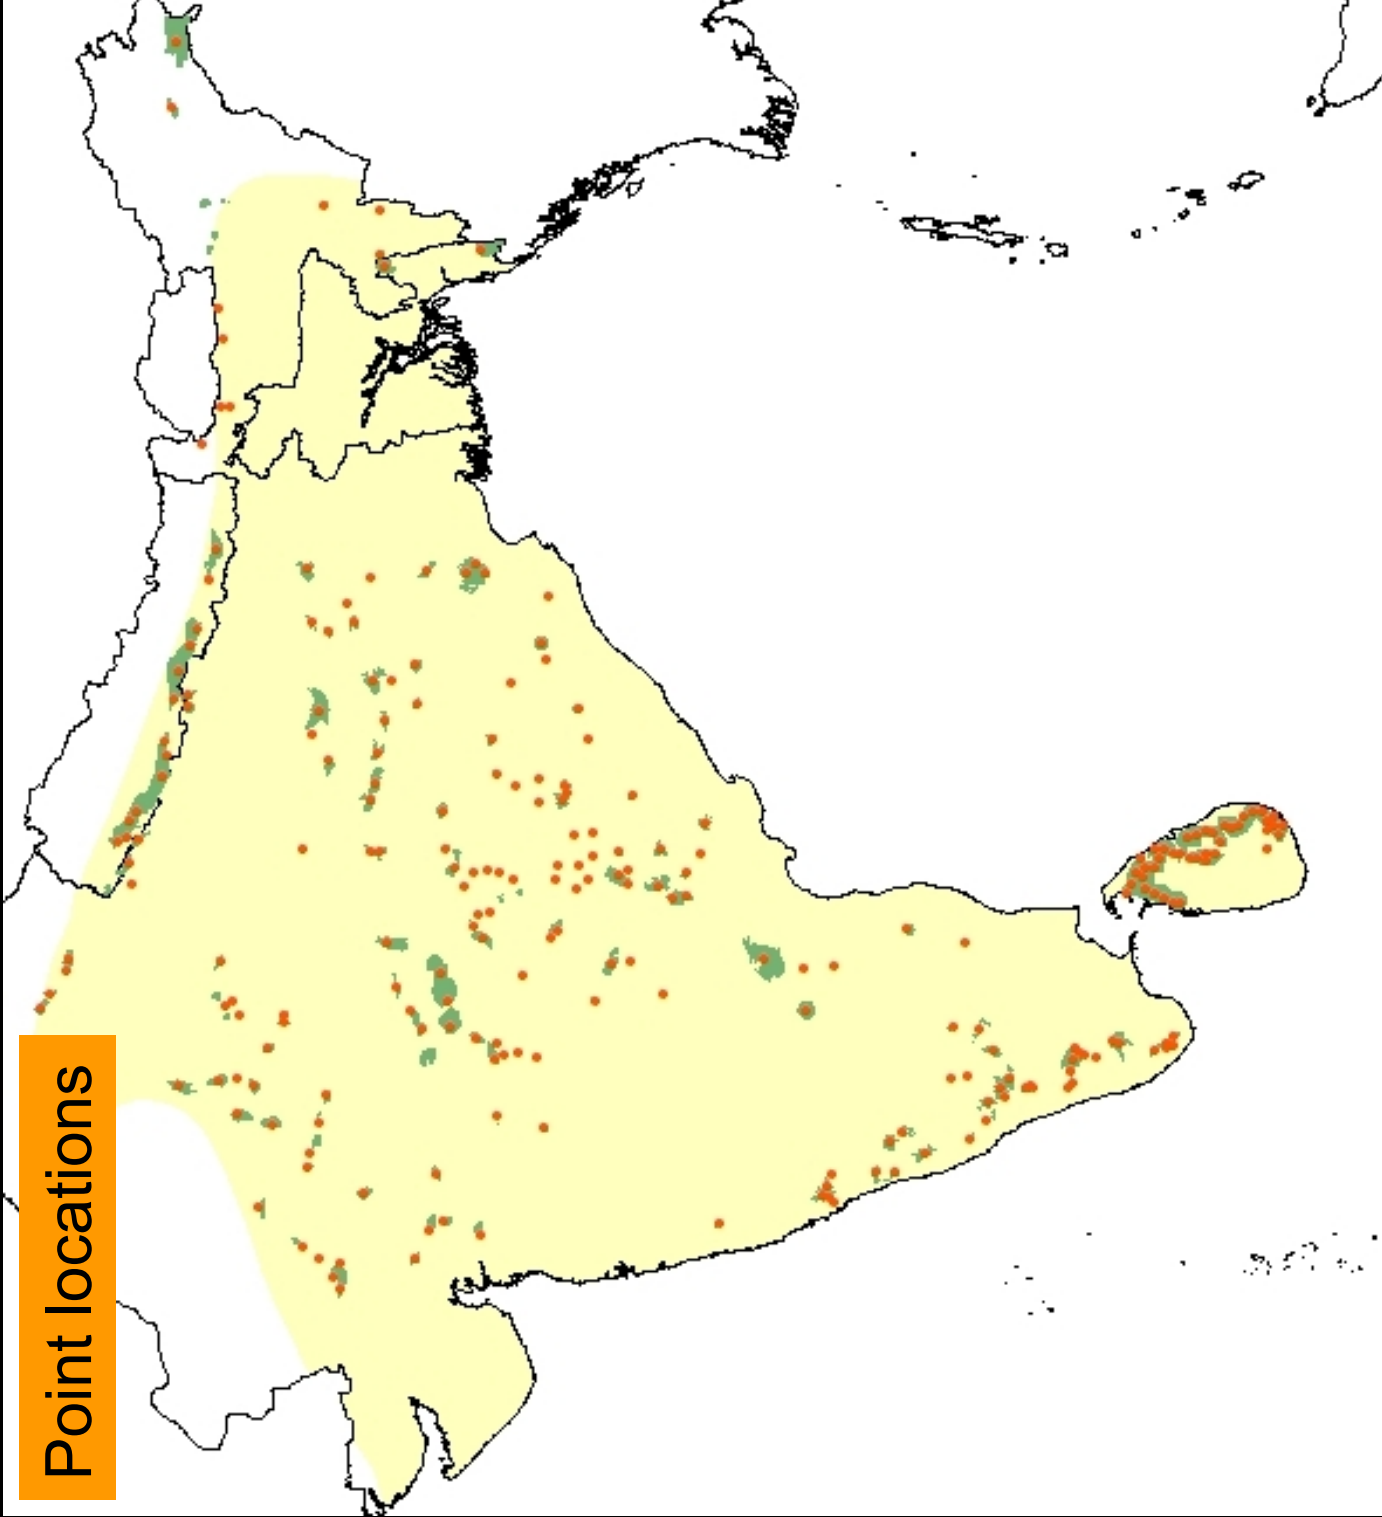

### 3. HISTORICAL ACCOUNT

**4. CURRENT  
DISTRIBUTION &  
TREND**

S. Ratnayeke

Point locations

**Definite range:** documented evidence of bears within last 10 years.

**Probable range:** Areas with good bear habitat near definite range with no evidence that bears are not present.

**Extirpated range:** Places where bears are known or very likely to have been extirpated.

**Unknown:** Places where the status of bears (presence or absence) is not known.

**Outside historical range:** No evidence of existence of bears in past several hundred years.

**Total: 6-11,000 bears**

**Sloth Bear**

Purported  
“sloth bear”  
from  
Bangladesh