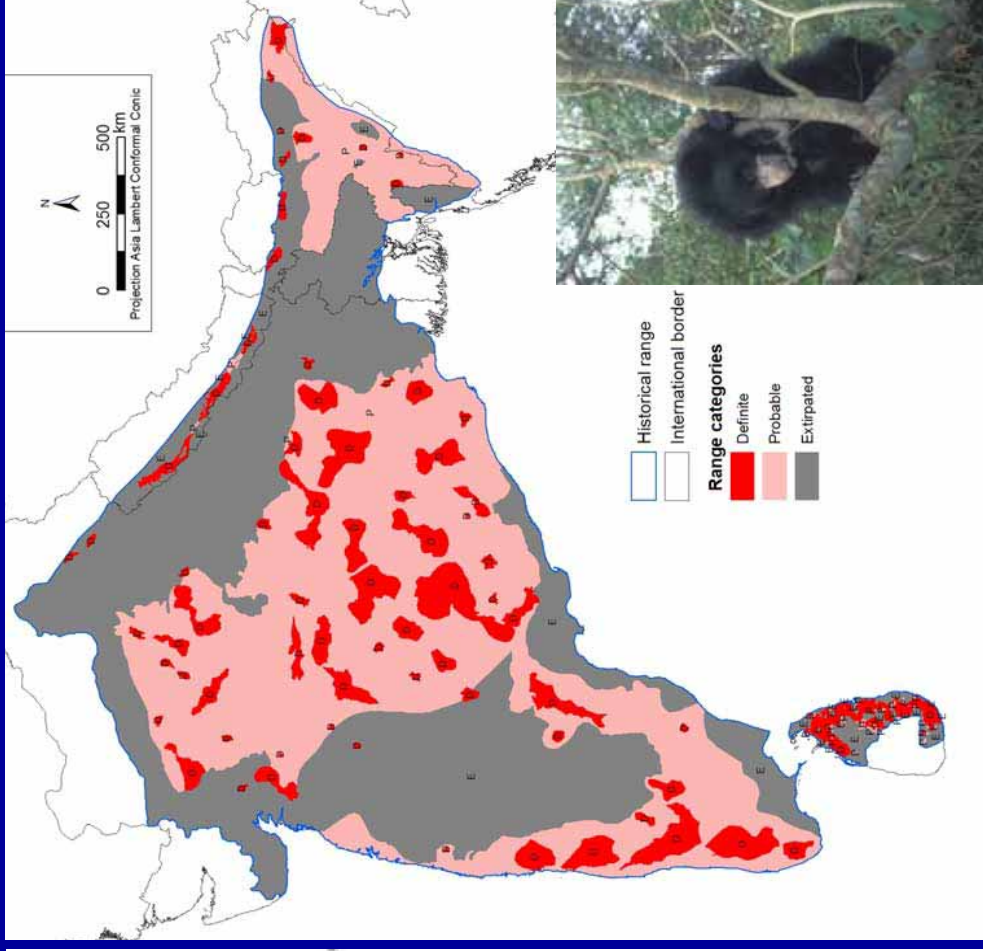

Workshop BSG map

Sloth Bear