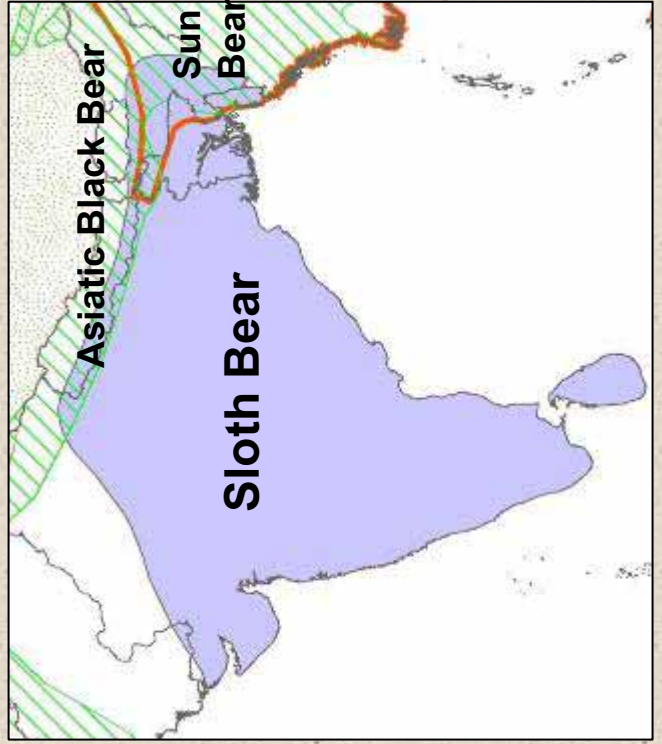

## 1. SPECIES DESCRIPTION

Sloth bear

*Melursus ursinus*

### 3. HISTORICAL ACCOUNT

**4. CURRENT  
DISTRIBUTION &  
TREND**

S. Ratnayeke

Point locations

**Definite range:** documented evidence of bears within last 10 years.

**Probable range:** Areas with good bear habitat near definite range with no evidence that bears are not present.

**Total: 6-11,000 bears**

**Sloth Bear**

Purported  
“sloth bear”  
from  
Bangladesh