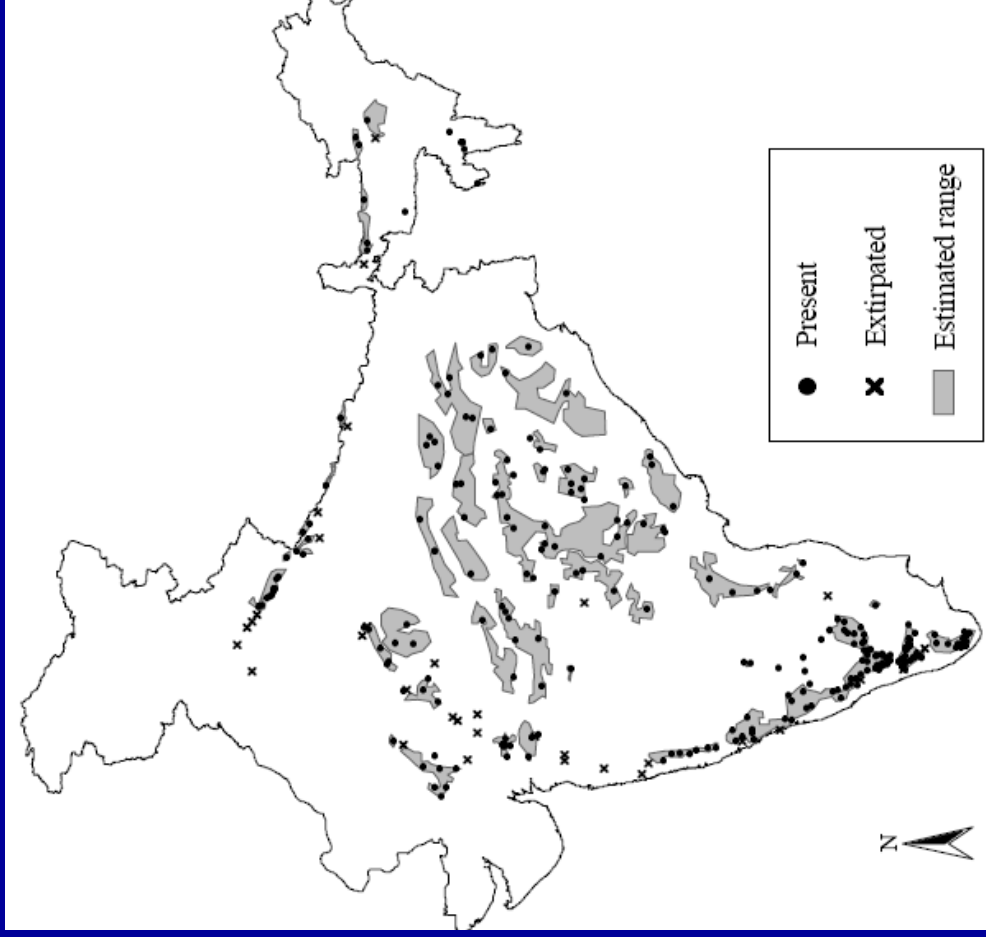

### 3. HISTORICAL ACCOUNT

**4. CURRENT  
DISTRIBUTION &  
TREND**

S. Ratnayeke

Point locations

**Definite range:** documented evidence of bears within last 10 years.

**Probable range:** Areas with good bear habitat near definite range with no evidence that bears are not present.

**Extirpated range:** Places where bears are known or very likely to have been extirpated.

**Unknown:** Places where the status of bears (presence or absence) is not known.

**Outside historical range:** No evidence of existence of bears in past several hundred years.

Chauhan 2006 map

Workshop BSG map

Sloth Bear

Yoganand et al. 2006 map

Workshop BSG map

Sloth Bear

**Total: 6-11,000 bears**

**Sloth Bear**

Purported  
“sloth bear”  
from  
Bangladesh