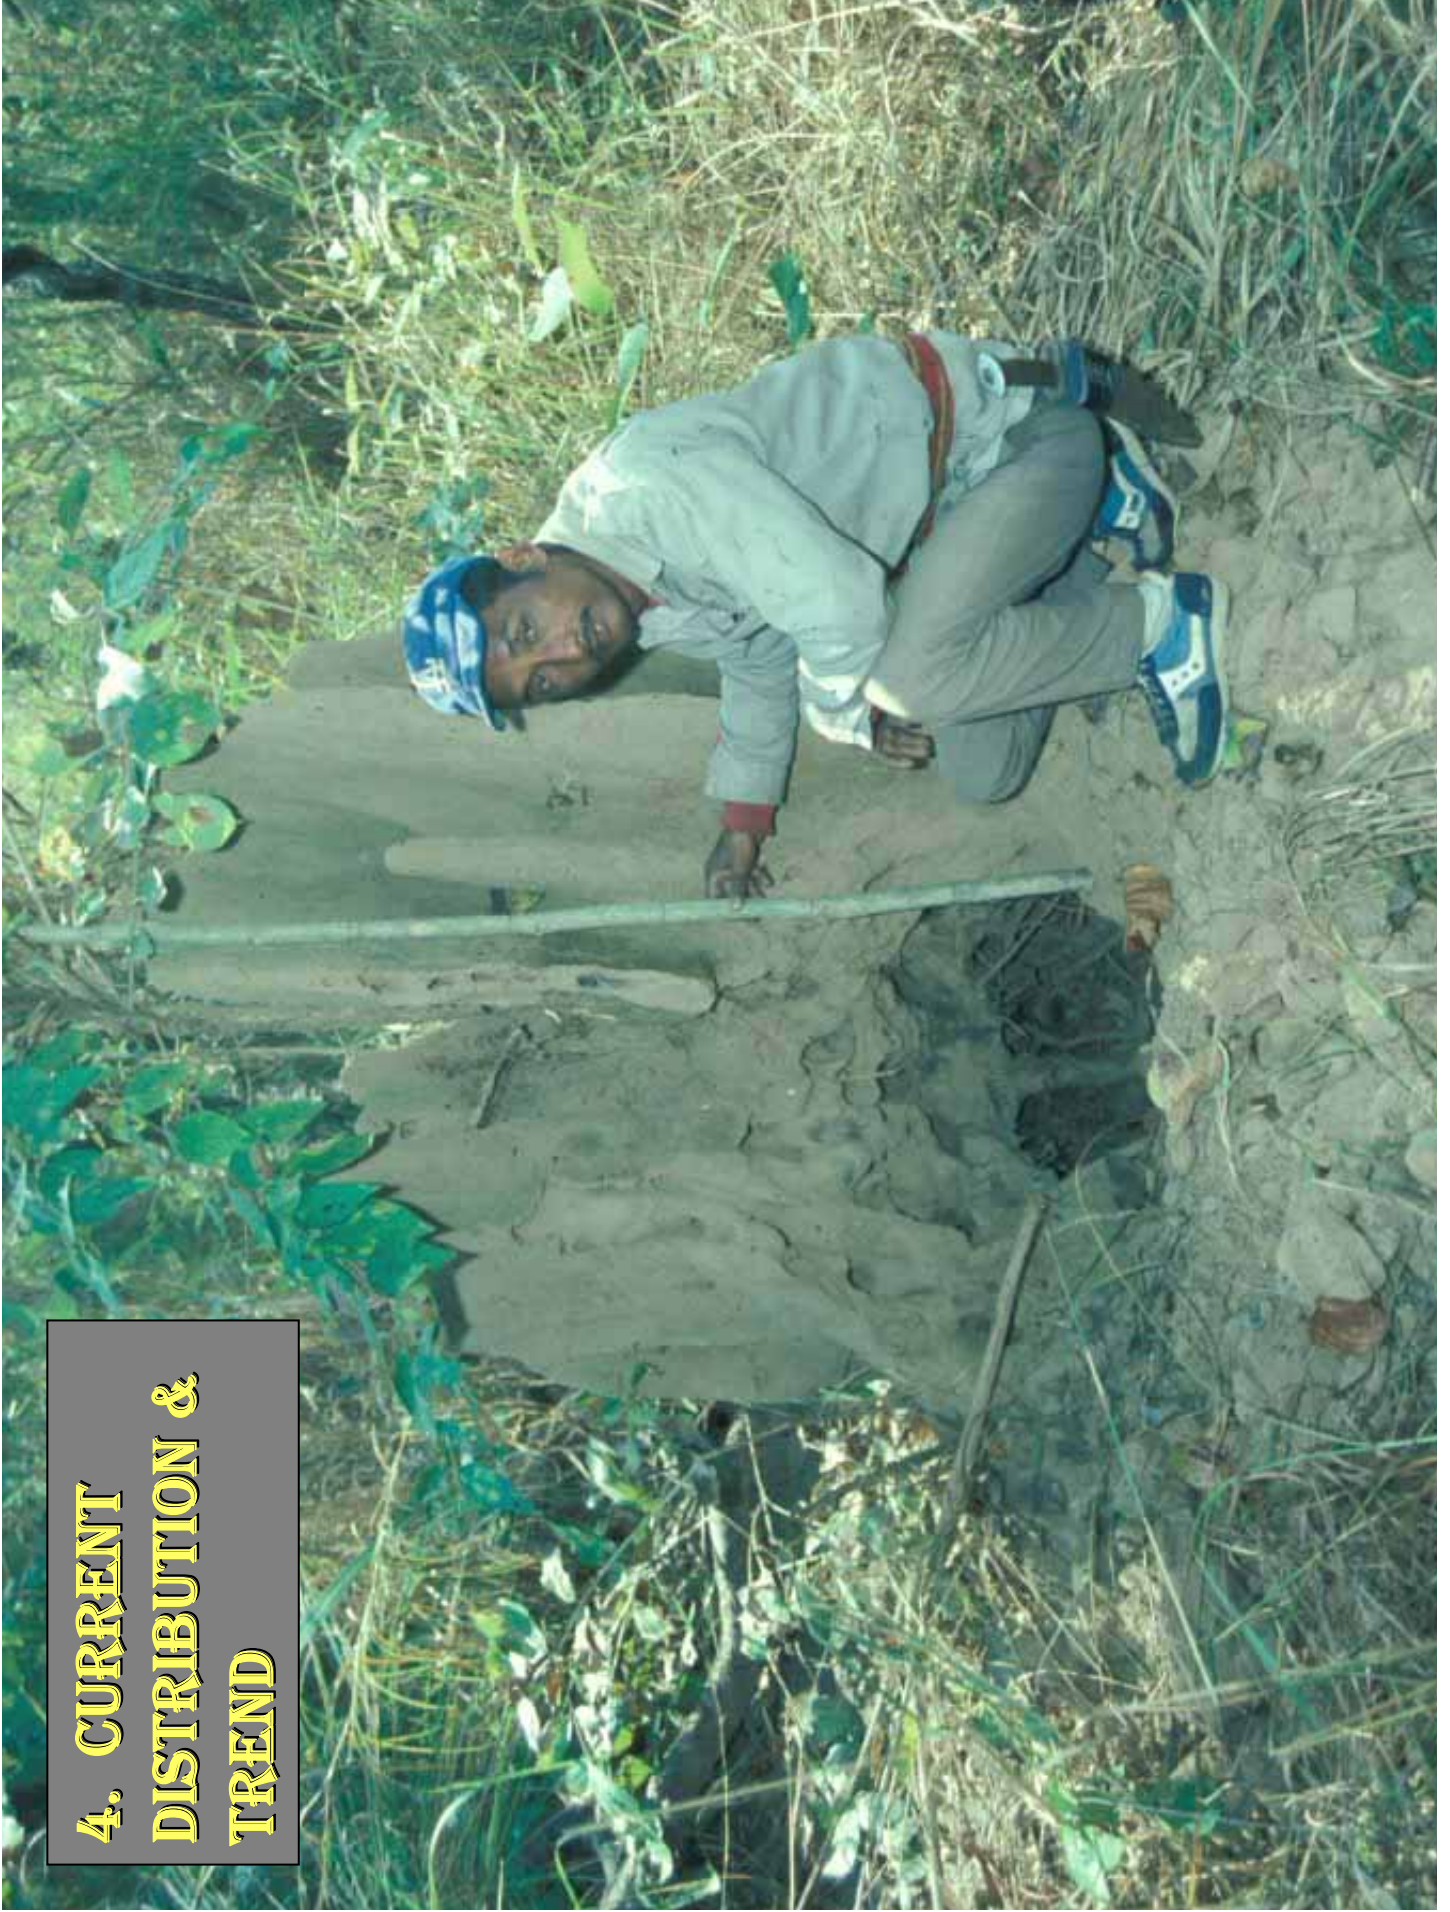

## 1. SPECIES DESCRIPTION

Sloth bear

*Melursus ursinus*

### 3. HISTORICAL ACCOUNT

**4. CURRENT  
DISTRIBUTION &  
TREND**

S. Ratnayeke

Point locations

**Definite range:** documented evidence of bears within last 10 years.

**Probable range:** Areas with good bear habitat near definite range with no evidence that bears are not present.