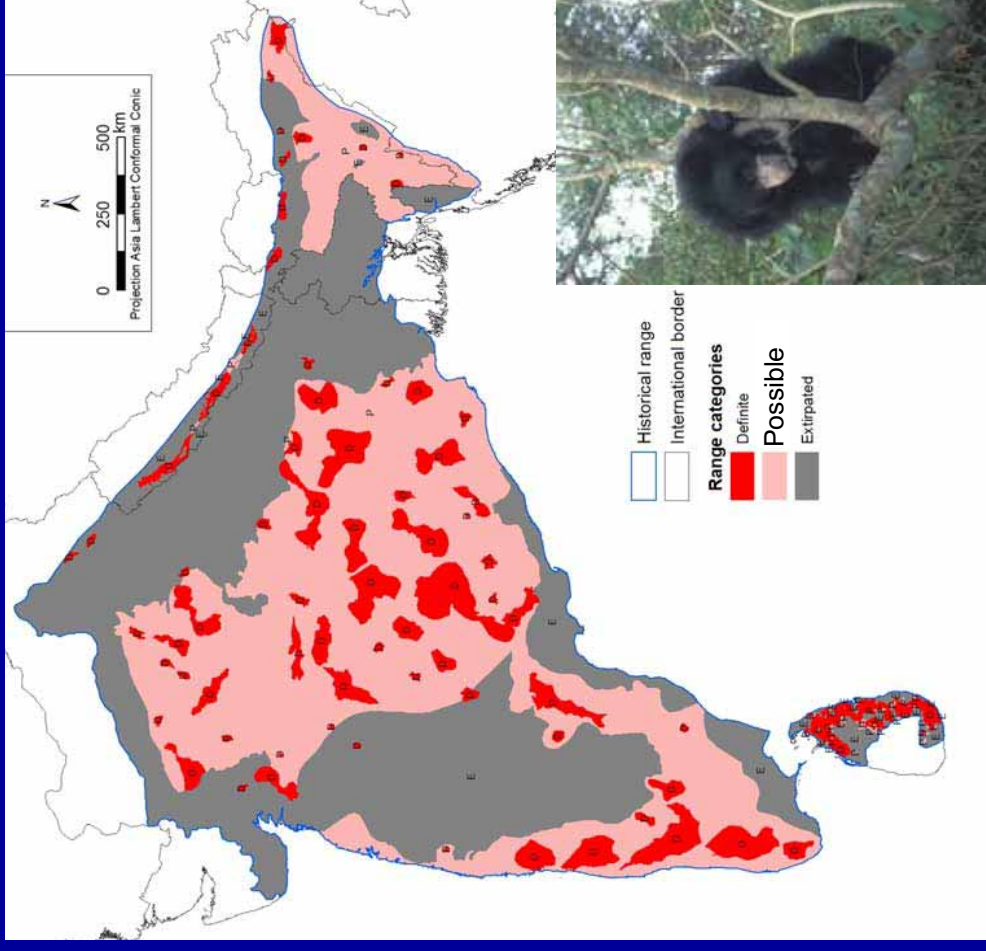

### 3. HISTORICAL ACCOUNT

**4. CURRENT  
DISTRIBUTION &  
TREND**

S. Ratnayeke

Point locations

**Definite range:** documented evidence of bears within last 10 years.

**Probable range:** Areas with good bear habitat near definite range with no evidence that bears are not present.

**Extirpated range:** Places where bears are known or very likely to have been extirpated.

**Unknown:** Places where the status of bears (presence or absence) is not known.

**Outside historical range:** No evidence of existence of bears in past several hundred years.

Chauhan 2006 map

Workshop BSG map

Sloth Bear

Yoganand et al. 2006 map

Workshop BSG map

Sloth Bear

**Total: 6-11,000 bears**

**Sloth Bear**

Purported  
“sloth bear”  
from  
Bangladesh